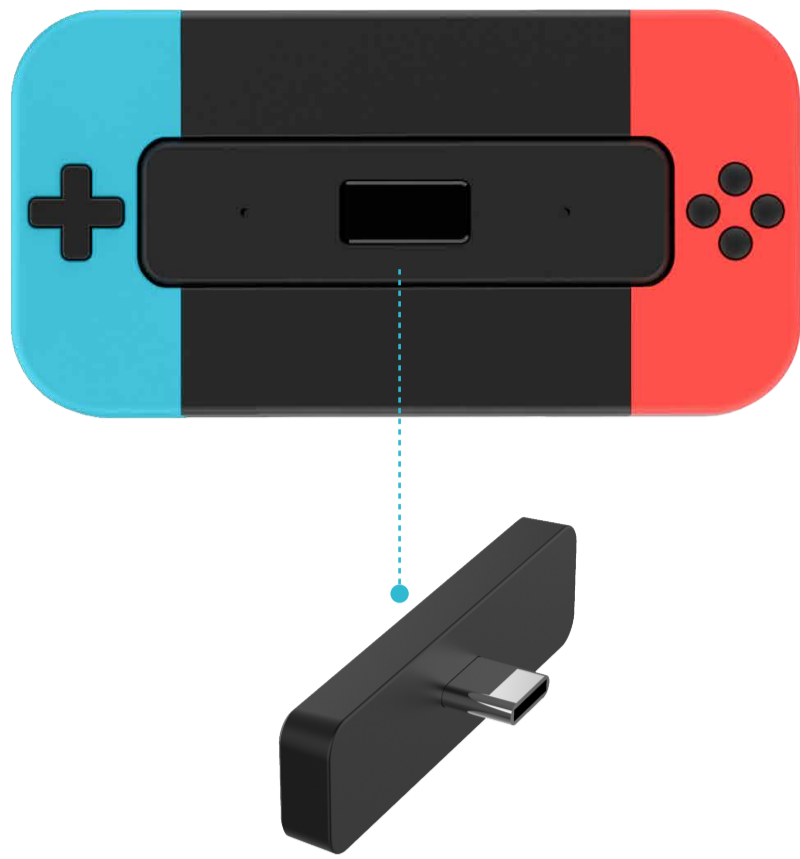

Mixcder True Wireless Gaming Stereo Earphones

Model: G1

Features:

1. G1 is designed for console players such as Switch, Switch Lite, PS4, and PS5. The G1 is a two-in-one design that included earphones and a wireless adapter. So it's easy to carry, you can enjoy the game anywhere you want and do not care about the noise around you.
2. Semi-in-ear design makes the earphones more comfortable to wear. And we make the sound more relevant to the game environment, so you will hear every detail of the game and have an accurate perception.
3. You can use the earphones once you take them out and plug in the wireless adapter. You can also use the earphones and adapter separately.
4. Wireless adapter supports various audio codecs, such as APTX, APTXLL, SBS, and Fast Stream etc.
5. Super low latency streaming rate promises a immersive experience. You'll hear the shot, footstep and background music as you are inside the game.
6. The charging case LED light indicates the battery life. You will know the battery life anytime.

Mixcder G1 Specification

Microphone Spec.	Microphone Unit	2.75*1.85*0.95mm
	Directivity	Omni-directional
	S.P.L	42 ± 3dB
	Impedance	300Ω
	Operating Voltage	2V
Speaker Spec.	Speaker Diameter	10mm
	S.P.L	105 ± 3dB
	Impedance	16Ω ± 15%
	THD	Less Than 3% at 1000Hz
	Frequency Response	20HZ-20KHZ
Wireless Tech.	Wireless Version	V5.0
	Wireless Distance	10m (Indoor) , 20m (Outdoor)
	Transmission Frequency	2.402GHz-2.480GHz
	Support Profile	A2DP 、 AVRCP 、 AVDTP 、 AVRCP、 HFP 、 SPP 、 SMP、 ATT
	Pairing Name	Mixcder G1
Battery Spec.	Battery Capability	Earphone: 40mAh
		Charging Case: 400mAh
	Playtime	Up to 4-5 hours of playtime
		20 hours with charging case
Charging Time	Earphone: About 1 hour	
	Charging Case: About 1.5 hours	
Standby Time	About 4000 hours	
Wireless Adapter	Wireless Version	V5.0
	Support Audio Codes	APTX 、 APTX-LL、 SBS、 Fast Stream