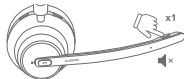

Press volume+ button once

Mute On/Off