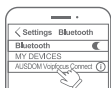

Step 2

Select "AUSDOM Voipfocus Connect" on your device's Bluetooth list to connect.