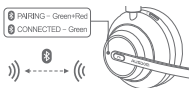

AUSDOM_Voipfocus Connect_快速指南

成品尺寸: 105x65mm

材 质: 100g牛油纸

印刷工艺: 圆角, 单灰

Quick Start Guide

AUSDOM®

Step 1

Step 2

Select "AUSDOM Voipfocus Connect" on your device's Bluetooth list to connect.

Step 3

Controls

Play/Pause Music & Answer/End a Call

Press once power/Bluetooth button

Reject a call

Repeating

Press and hold for 4 seconds when powered off

Previous Track Music

Press and hold volume- button for 2S

Next Track Music

Press and hold volume+ button for 2S

Last number recall

Press twice

Volume down

Press volume- button once

Volume up

Press volume+ button once

Mute On/Off

Press mute button once